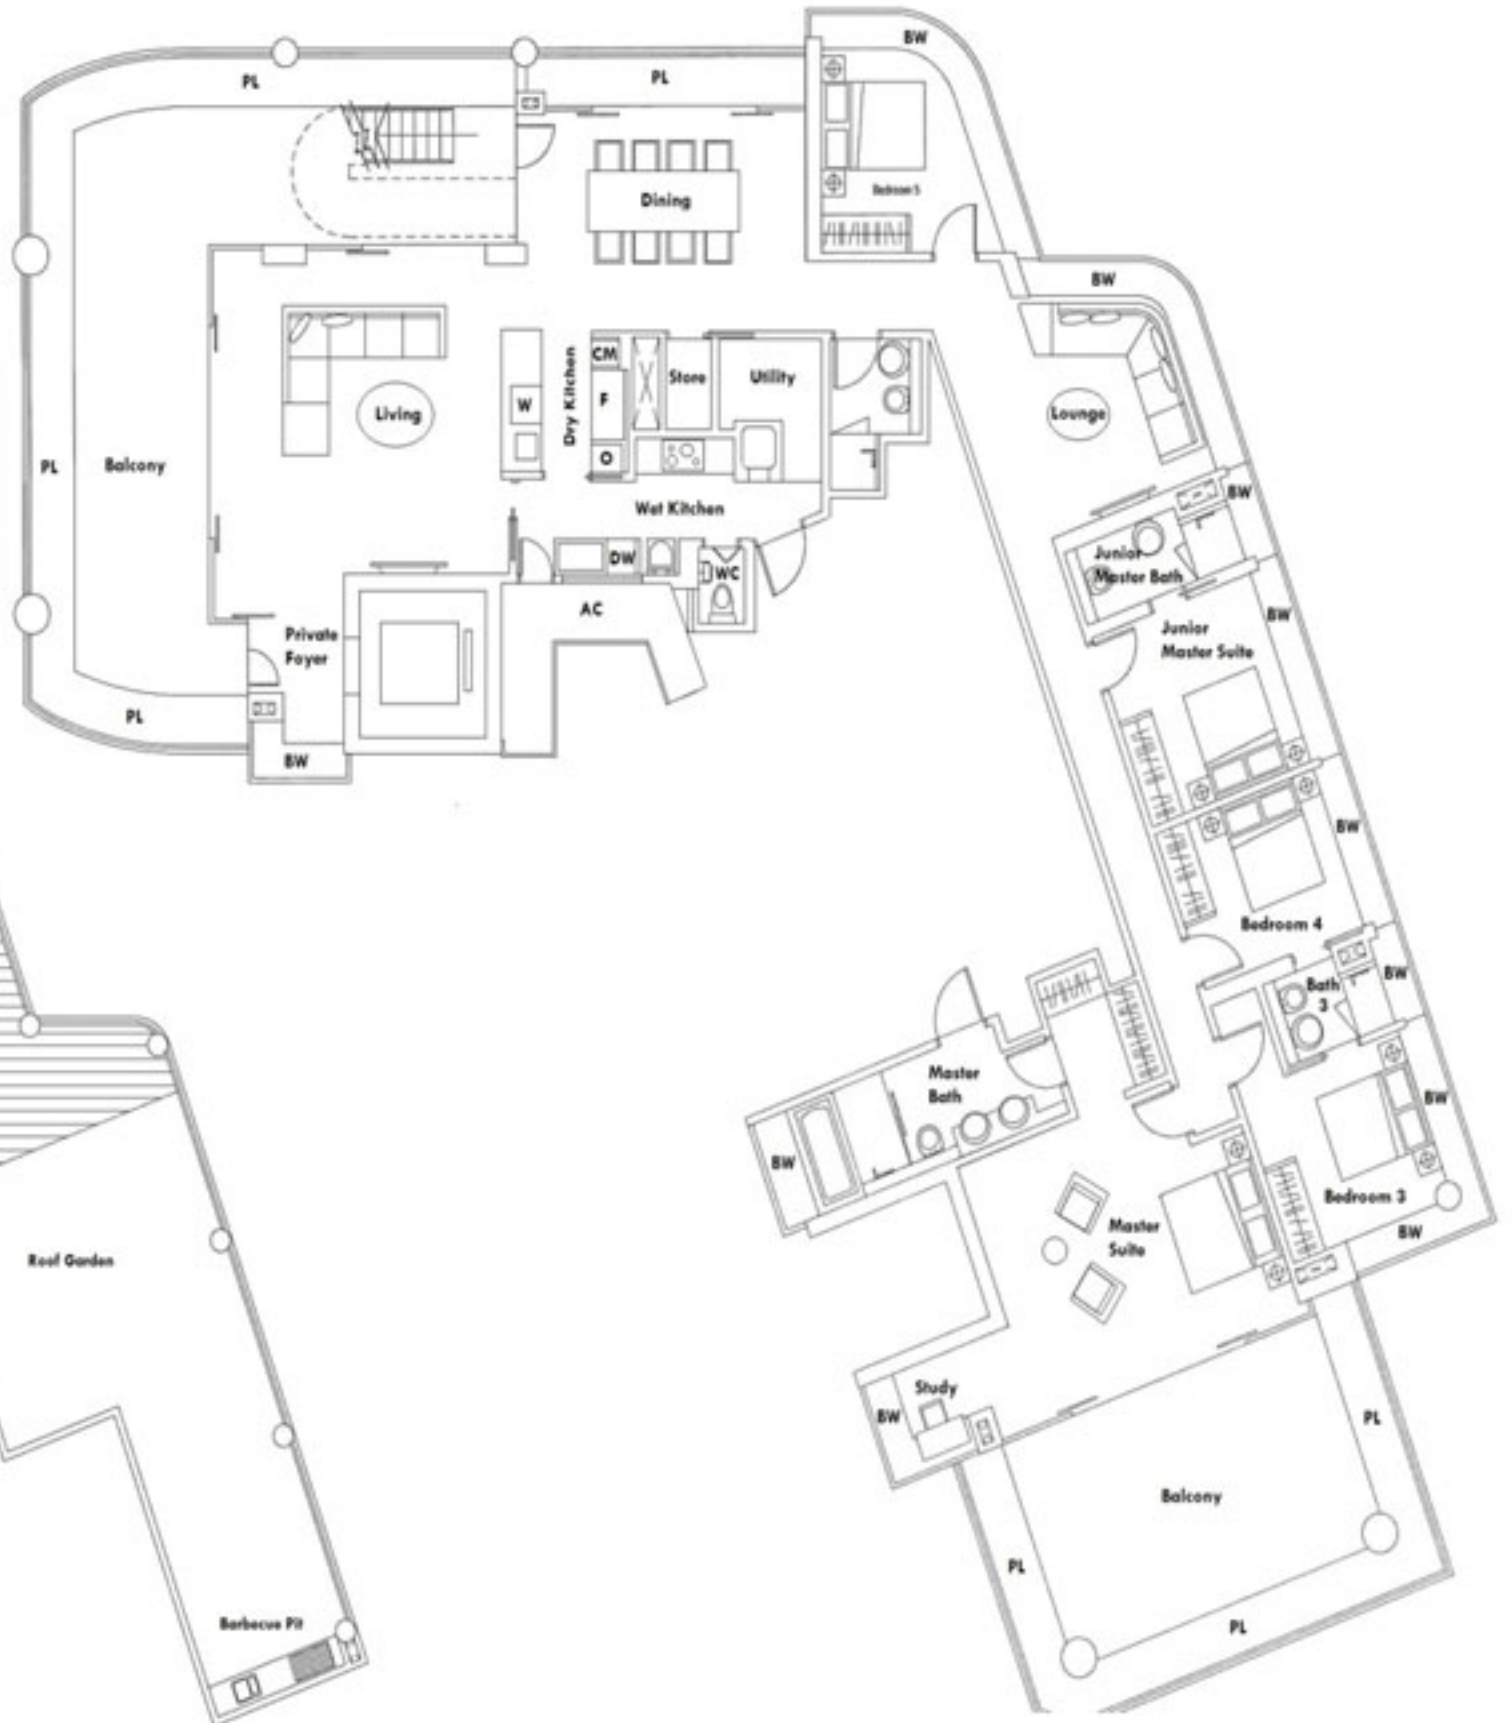

TYPE A

3 Bedroom
161 sqm / 1733 sqft
#03-02 to #29-02

TYPE B

4 Bedroom
198 sqm / 2131 sqft
#03-01 to #29-01

TYPE C

Penthouse
365 sqm / 3929 sqft
#30-01 to #34-01

TYPE D

Penthouse
373 sqm / 4015 sqft
#35-01

TYPE E

Super Penthouse
606 sqm / 6523 sqft
#36-01

Roof Garden with Private Pool