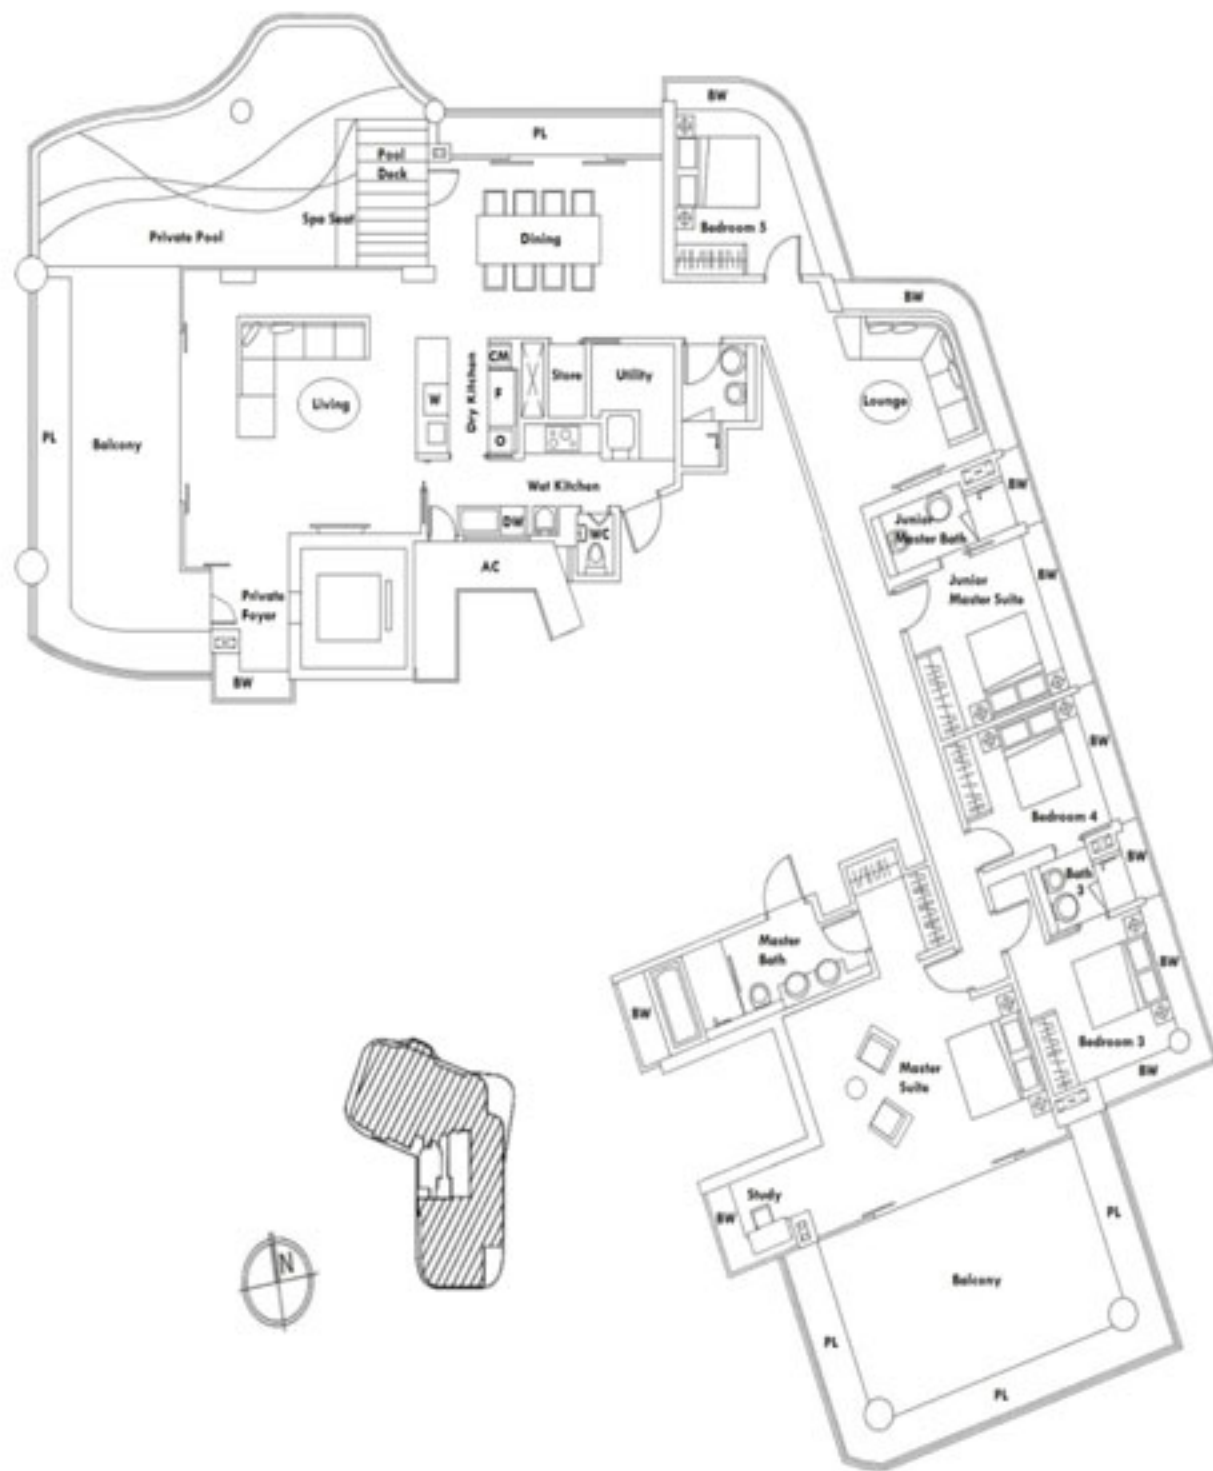

TYPE A

3 Bedroom
161 sqm / 1733 sqft
#03-02 to #29-02

TYPE B

4 Bedroom
198 sqm / 2131 sqft
#03-01 to #29-01

TYPE C

Penthouse
365 sqm / 3929 sqft
#30-01 to #34-01

TYPE D

Penthouse
373 sqm / 4015 sqft
#35-01

TYPE E

Super Penthouse
606 sqm / 6523 sqft
#36-01

Roof Garden with Private Pool