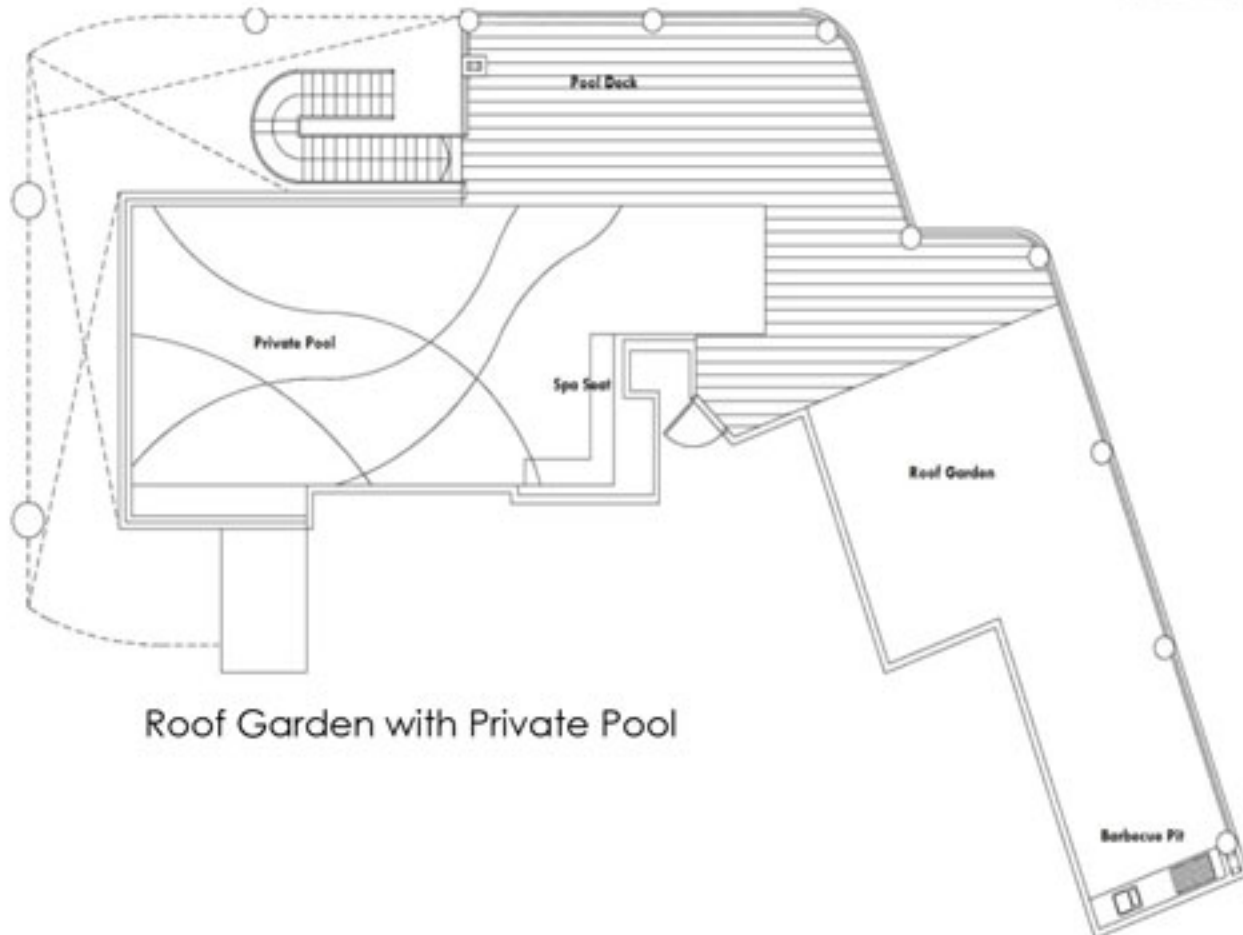

TYPE A

3 Bedroom
161 sqm / 1733 sqft
#03-02 to #29-02

TYPE B

4 Bedroom
198 sqm / 2131 sqft
#03-01 to #29-01

TYPE C

Penthouse
365 sqm / 3929 sqft
#30-01 to #34-01

TYPE D

Penthouse
373 sqm / 4015 sqft
#35-01

TYPE E

Super Penthouse
606 sqm / 6523 sqft
#36-01

Roof Garden with Private Pool