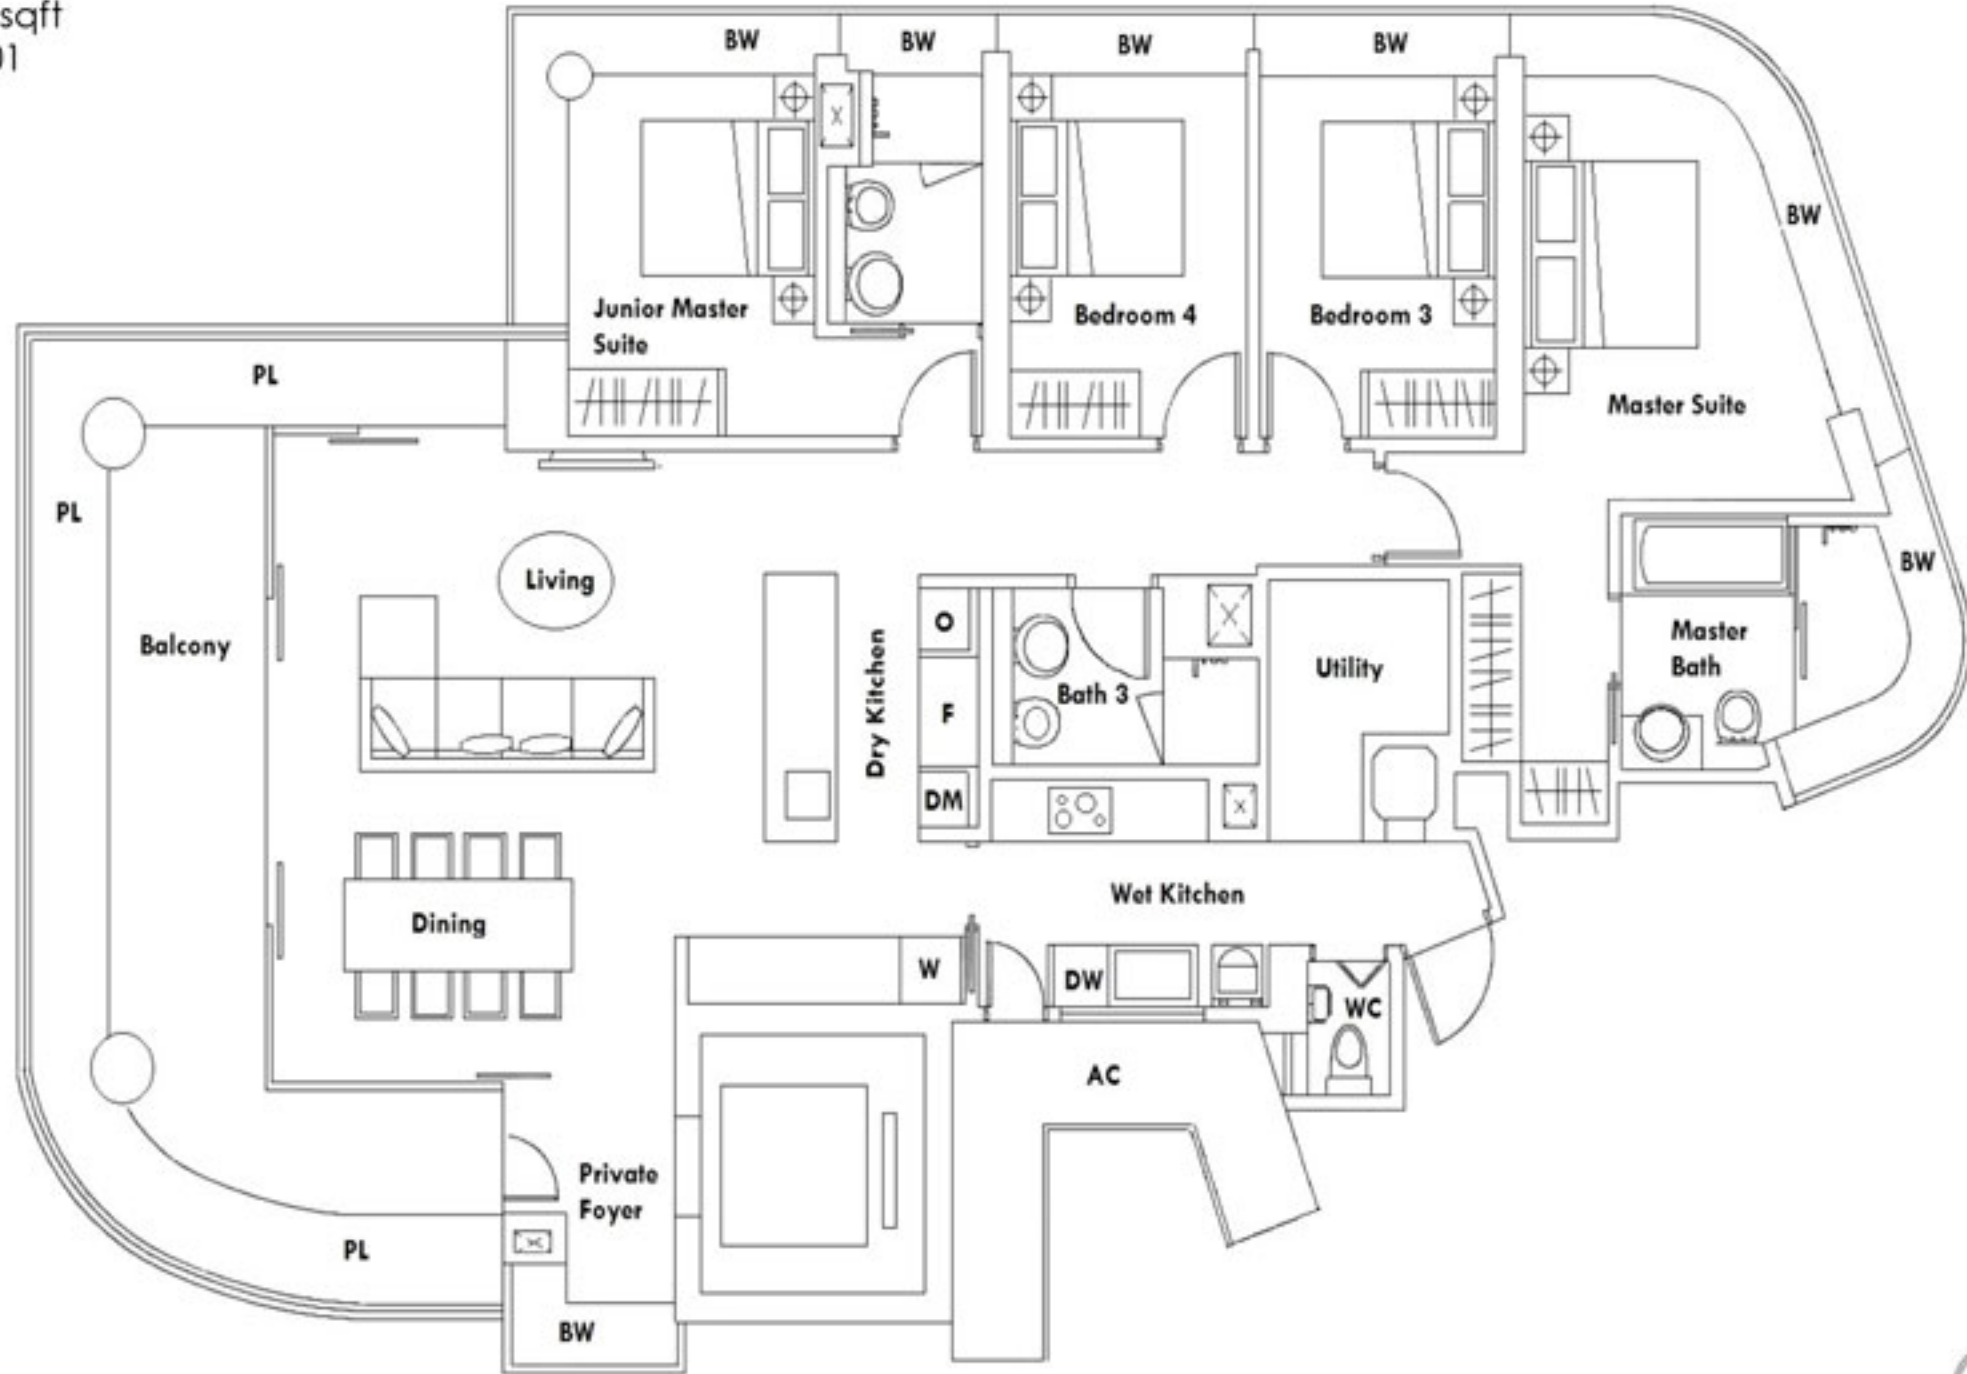

TYPE A

3 Bedroom
161 sqm / 1733 sqft
#03-02 to #29-02

TYPE B

4 Bedroom
198 sqm / 2131 sqft
#03-01 to #29-01

TYPE C

Penthouse
365 sqm / 3929 sqft
#30-01 to #34-01

TYPE D

Penthouse
373 sqm / 4015 sqft
#35-01

TYPE E

Super Penthouse
606 sqm / 6523 sqft
#36-01

Roof Garden with Private Pool