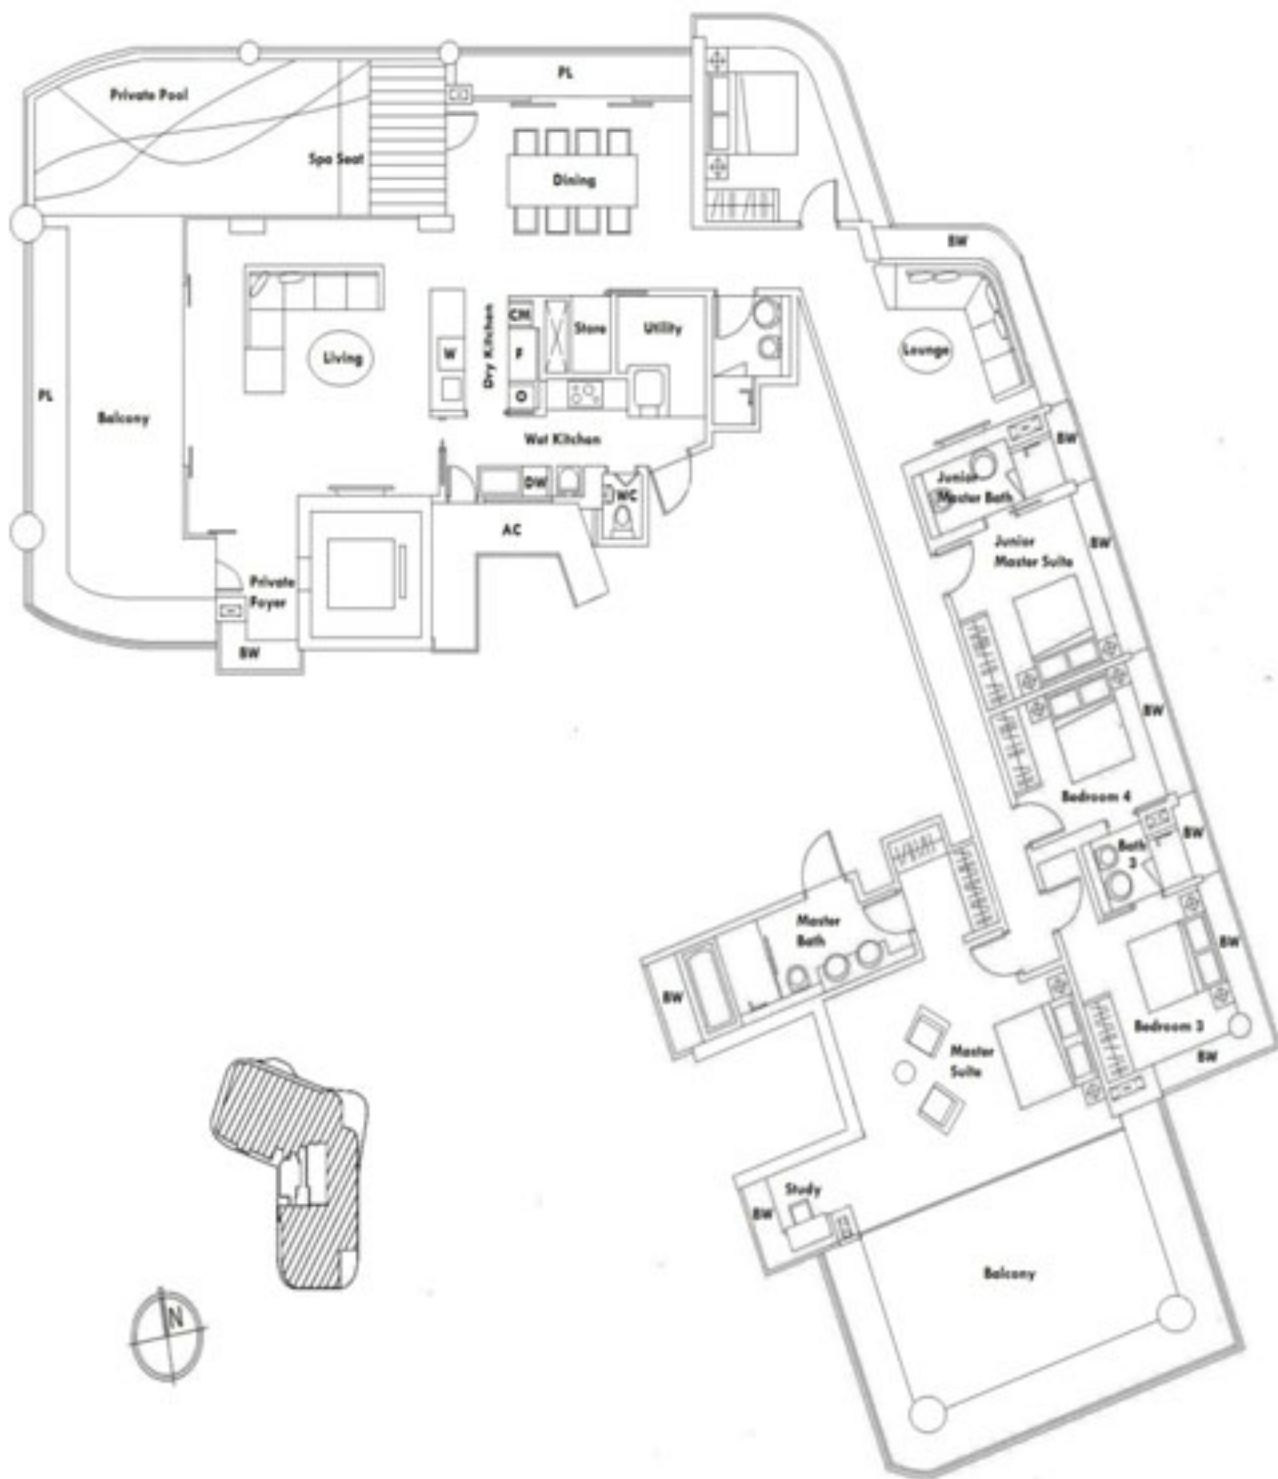

TYPE A

3 Bedroom
161 sqm / 1733 sqft
#03-02 to #29-02

TYPE B

4 Bedroom
198 sqm / 2131 sqft
#03-01 to #29-01

TYPE C

Penthouse
365 sqm / 3929 sqft
#30-01 to #34-01

TYPE D

Penthouse
373 sqm / 4015 sqft
#35-01

TYPE E

Super Penthouse
606 sqm / 6523 sqft
#36-01

Roof Garden with Private Pool