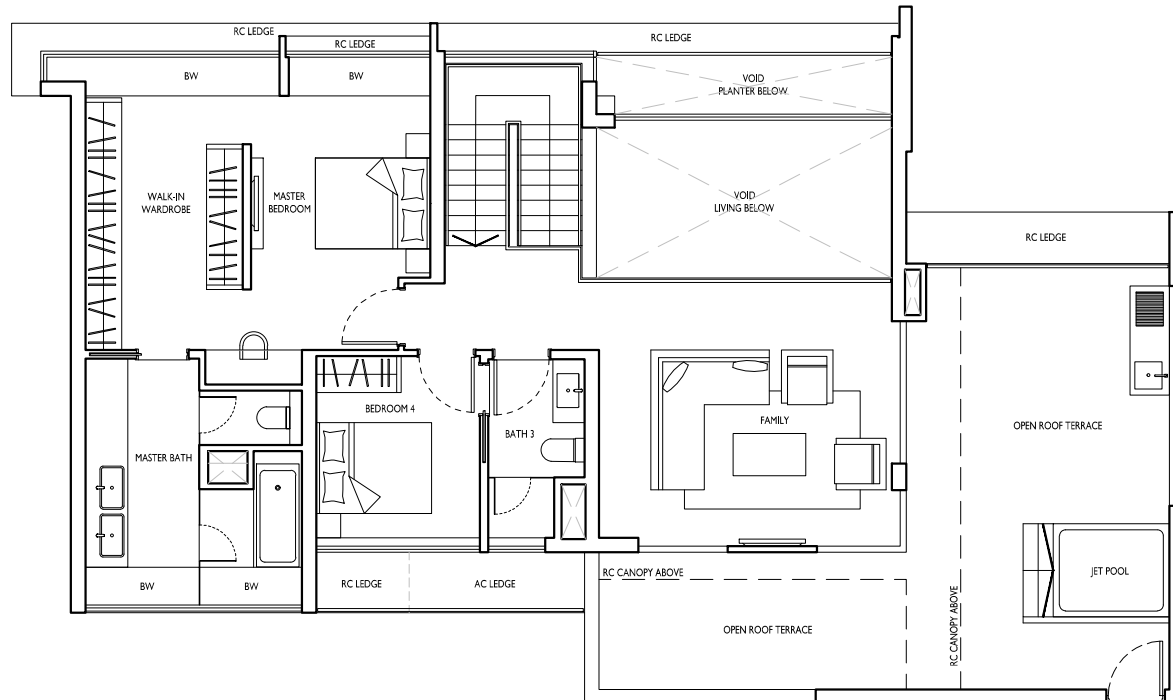

PENTHOUSE (6-BEDROOM DUAL KEY)

LOWER PENTHOUSE

TYPE F2
321 sqm/ 3455 sqft +
 BLK 149 - #11-80

TYPE F2-1
321 sqm/ 3455 sqft +
 BLK 149 - #11-77*

UPPER PENTHOUSE

*mirror unit

+ including 17 sqm/ 183 sqft of void area