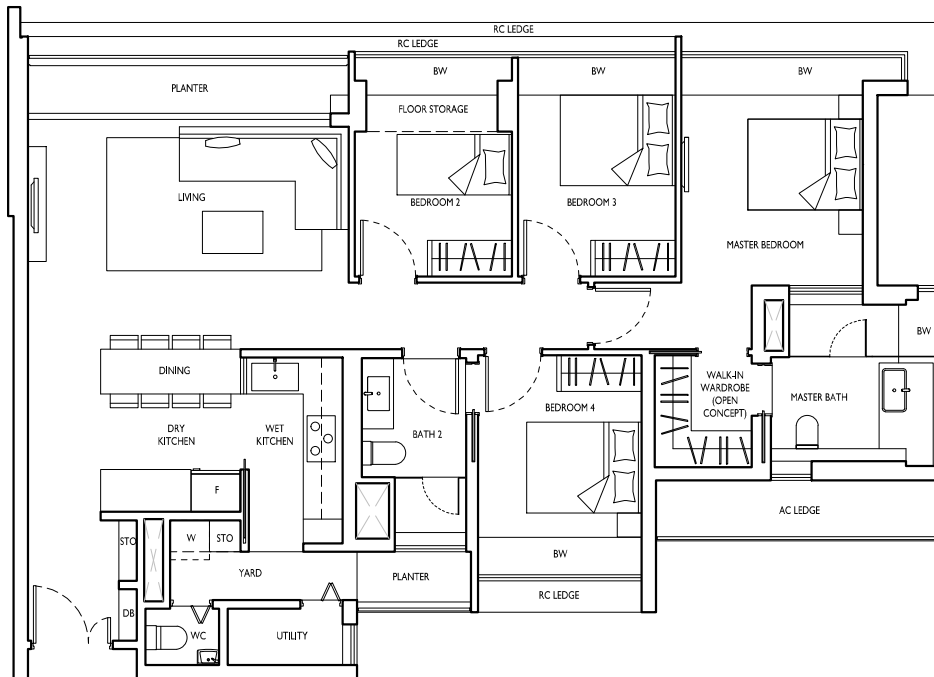

TYPE D3
133 sqm/ 1432 sqft
BLK 145 - #04-63 to #13-63,
#03-66 to #13-66*