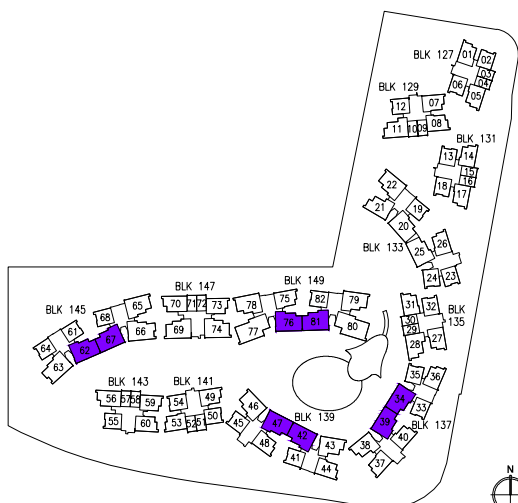

TYPE F1-3
253 sqm/ 2723 sqft +
BLK 145 - #12-67*
BLK 149 - #11-81*

TYPE F1-4
253 sqm/ 2723 sqft +
BLK 149 - #11-76

UPPER PENTHOUSE

*mirror unit

+ including 3 sqm/ 32 sqft of void area

KEY PLAN NOT TO SCALE