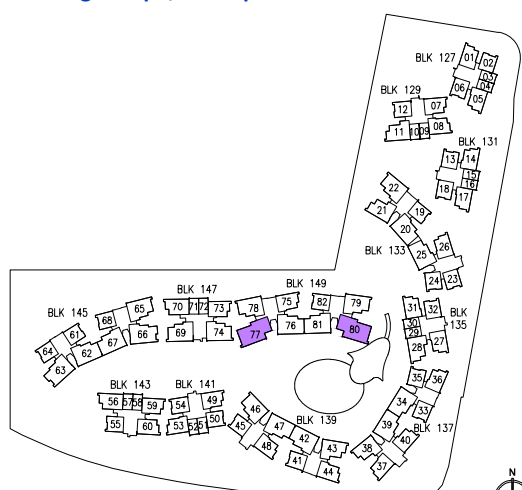

PENTHOUSE (6-BEDROOM DUAL KEY)

LOWER PENTHOUSE

TYPE F2
321 sqm/ 3455 sqft +
 BLK 149 - #11-80

TYPE F2-1
321 sqm/ 3455 sqft +
 BLK 149 - #11-77*

UPPER PENTHOUSE

*mirror unit

+ including 17 sqm/ 183 sqft of void area