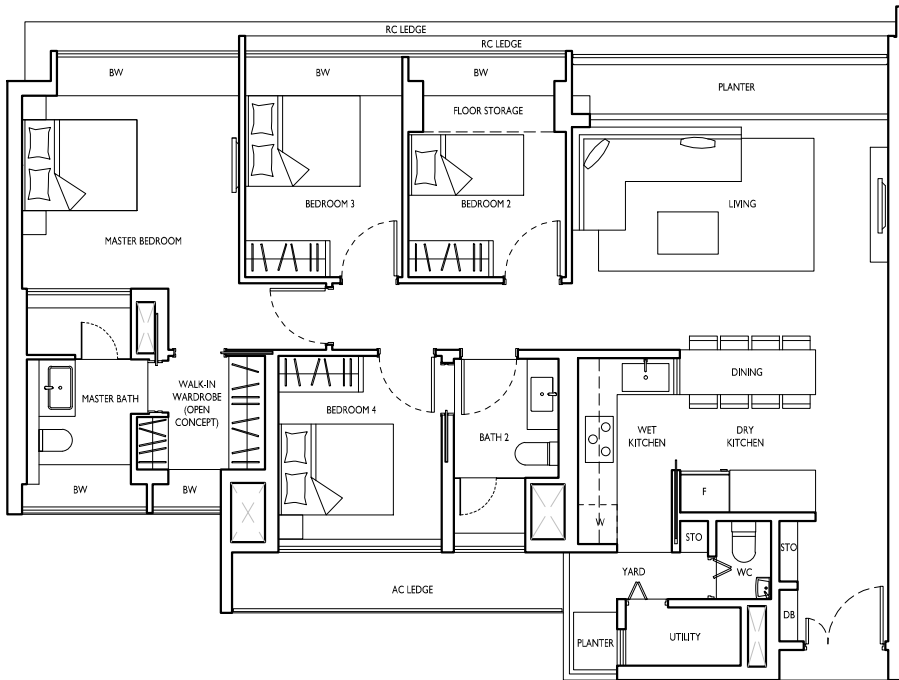

TYPE D2
131 sqm/ 1410 sqft
BLK 133 - #03-25 to #11-25*

TYPE D2-1
131 sqm/ 1410 sqft
BLK 133 - #03-20 to #11-20

TYPE D2-2
131 sqm/ 1410 sqft
BLK 137 - #03-39 to #09-39*
BLK 139 - #03-42 to #09-42, #03-47 to #09-47*
BLK 145 - #03-62 to #11-62, #03-67 to #11-67*
BLK 149 - #03-76 to #10-76, #03-81 to #10-81*

TYPE D2-3
131 sqm/ 1410 sqft
BLK 137 - #03-34 to #09-34