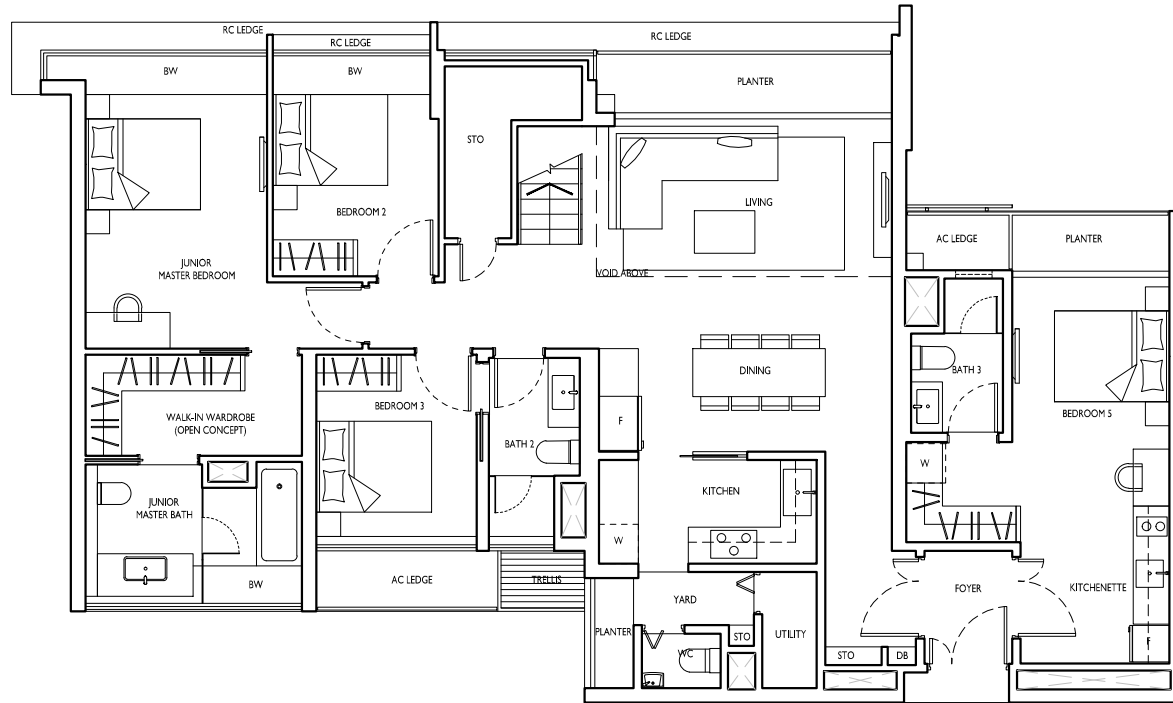

PENTHOUSE (6-BEDROOM DUAL KEY)

LOWER PENTHOUSE

TYPE F2
321 sqm/ 3455 sqft +
BLK 149 - #11-80

TYPE F2-1
321 sqm/ 3455 sqft +
BLK 149 - #11-77*