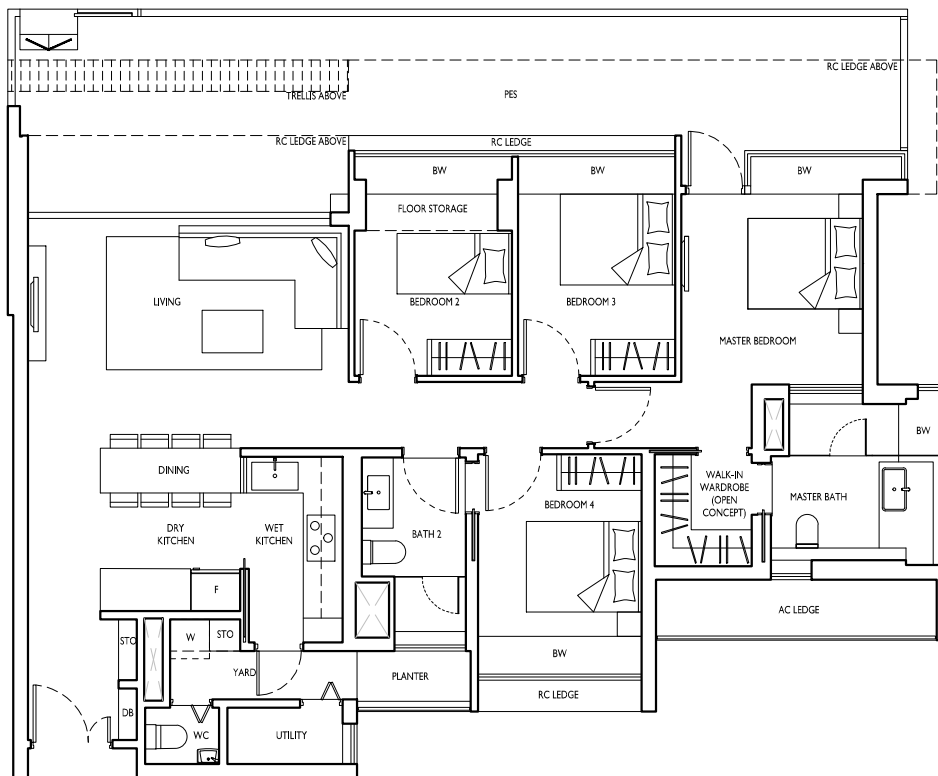

TYPE D2-3
131 sqm/ 1410 sqft
 BLK 137 - #03-34 to #09-34

*mirror unit

KEY PLAN NOT TO SCALE

4-BEDROOM

TYPE D3(P)
167 sqm/ 1798 sqft
BLK 145 - #01-66*

*mirror unit

KEY PLAN NOT TO SCALE

4-BEDROOM