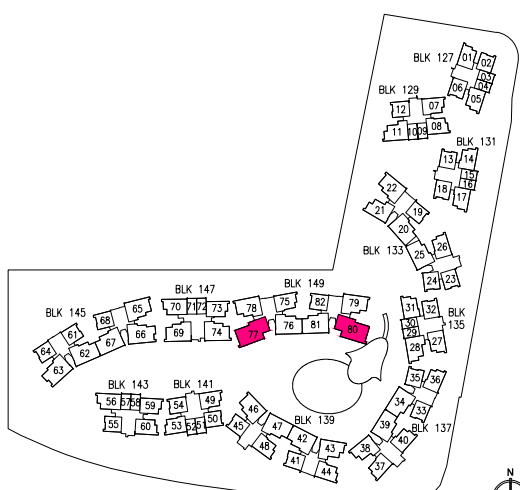

*mirror unit

KEY PLAN NOT TO SCALE

5-BEDROOM (DUAL KEY)

TYPE E1
164 sqm/ 1765 sqft
 BLK 149 - #02-77*
 #02-80

TYPE E1
164 sqm/ 1765 sqft
 BLK 149 - #03-77 to #10-77*
 #03-80 to #10-80

*mirror unit

KEY PLAN NOT TO SCALE