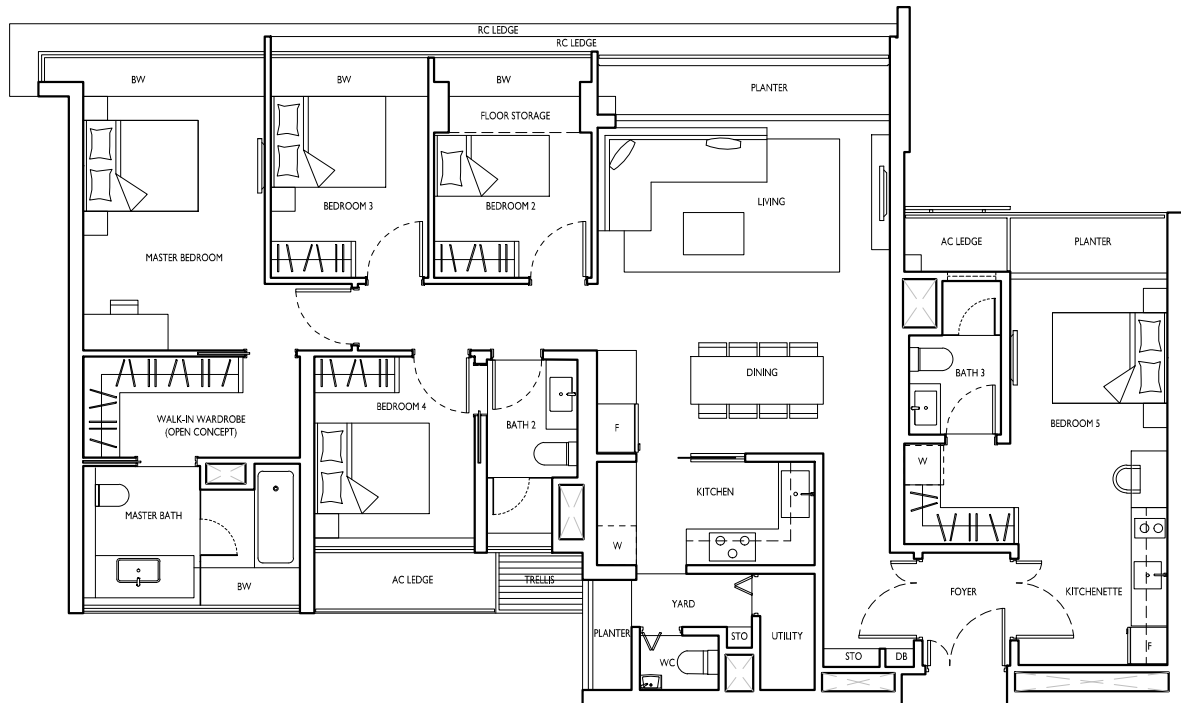

*mirror unit

KEY PLAN NOT TO SCALE

5-BEDROOM (DUAL KEY)

TYPE E1
164 sqm/ 1765 sqft
 BLK 149 - #02-77*
 #02-80

TYPE E1
164 sqm/ 1765 sqft
 BLK 149 - #03-77 to #10-77*
 #03-80 to #10-80

*mirror unit

KEY PLAN NOT TO SCALE